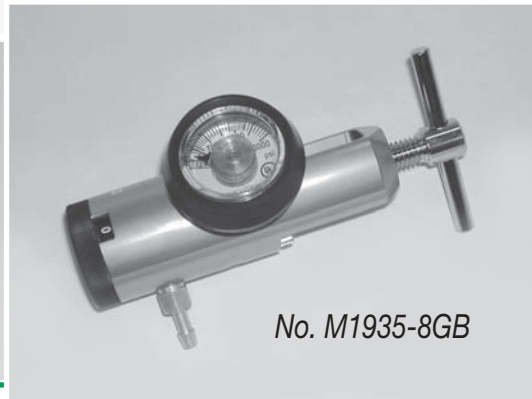

No. R1835-8GE

No. R1835-15G

No. M1935-8GB

Features:

- Compact aluminum or brass body.
- Tested to CGA standards.
- Dial-in flow control.
- Maximum inlet pressure 2,650 PSI.
- Sintered filter for safety.
- Internal reseating relief valve.
- 1 1/2" diameter gauge with protector.
- Large variety of regulators available.

MADA, INC.

DOMESTIC/INTERNATIONAL

625 Washington Avenue, Carlstadt, NJ 07072

Tel: 201-460-0454 • Fax: 201-460-3509

To Order Call Toll Free: **800-526-6370**

Web Site: www.madamedical.com