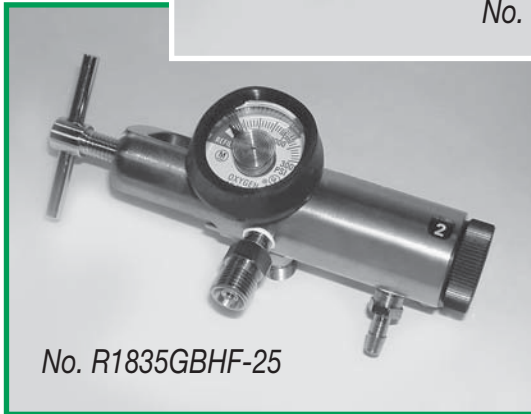

No. R1835-8GB