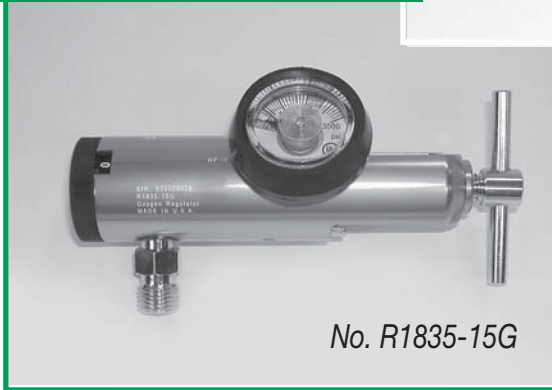

No. R1835GBHF-25

No. R1835-15G